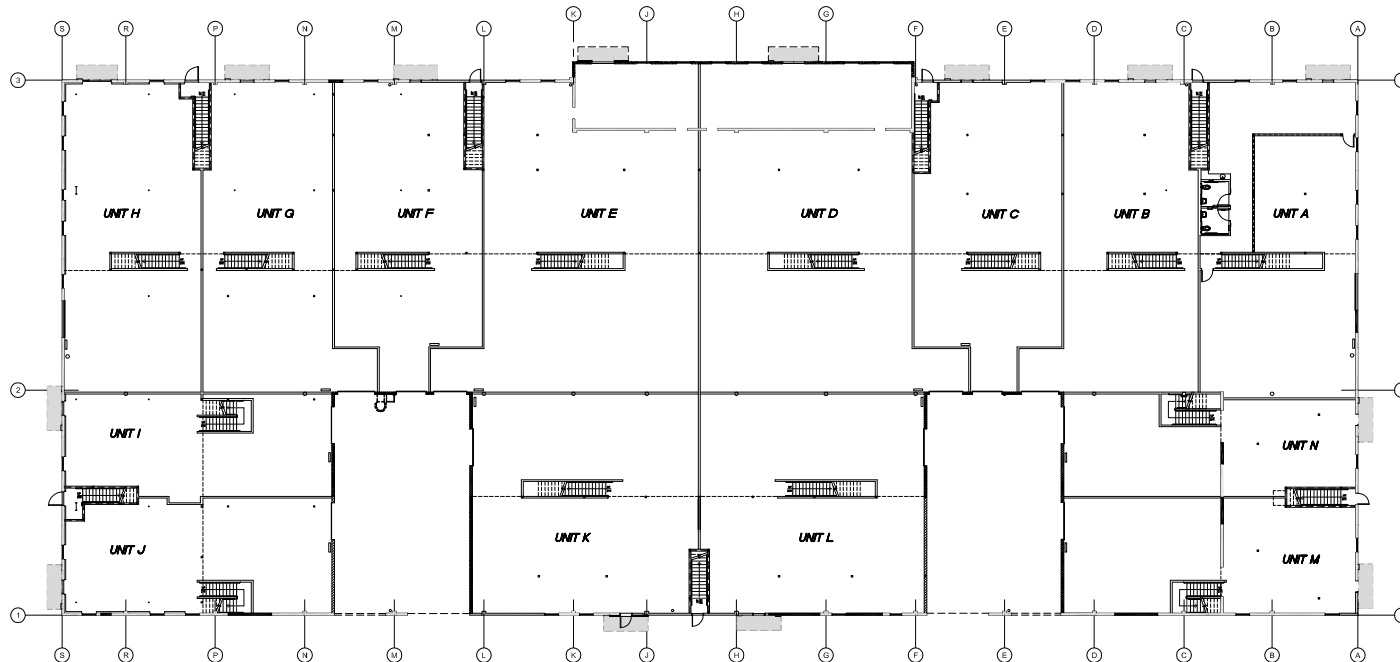

UPPER LEVEL FLOOR PLAN
SCALE: N.T.S.

FIRST FLOOR PLAN
SCALE: N.T.S.

Voit Commercial Brokerage
Bill Livesay
Walter Frome
949.851.5100

Valencia Business Center
1382 VALENCIA TUSTIN, CALIFORNIA

WARE MALCOMB
architecture
planning
interiors
www.waremalcomb.com
p 949.660.9128 f 949.863.1581